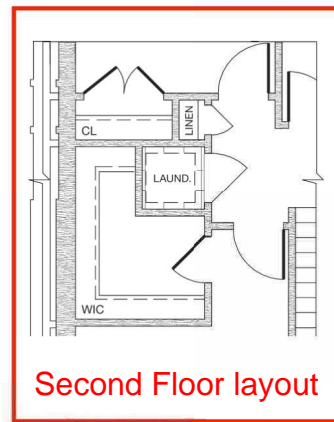

The Fairwinds

Interior Unit - 1,390 sq.ft.

Basement Floor layout (unfinished)