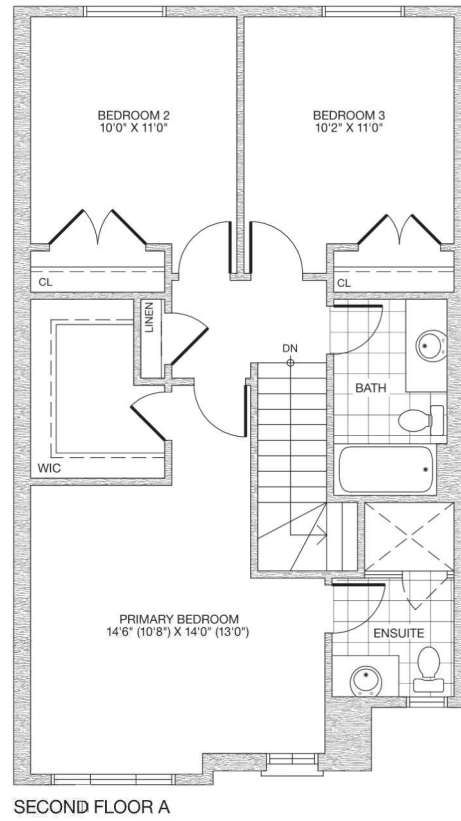

The Fairwinds

Interior Unit - 1,390 sq.ft.

Basement Floor layout (unfinished)