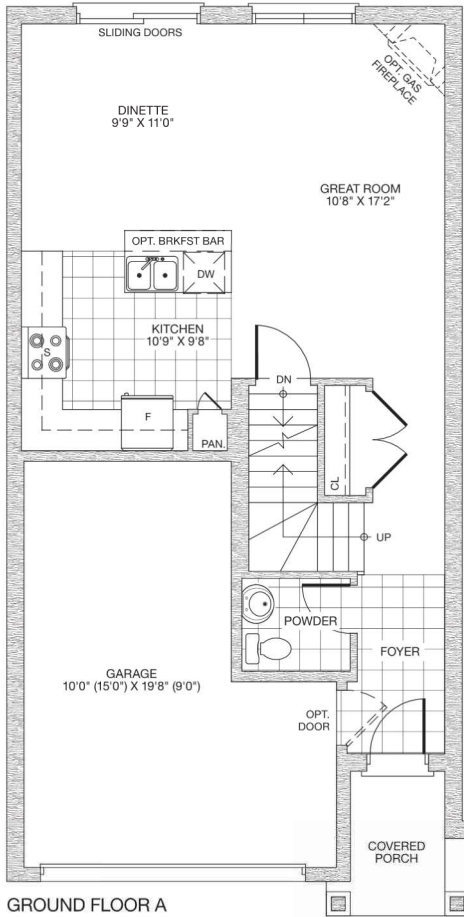

The Fairwinds

Interior Unit - 1,390 sq.ft.

Basement Floor layout (unfinished)